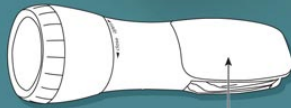

Branding Space