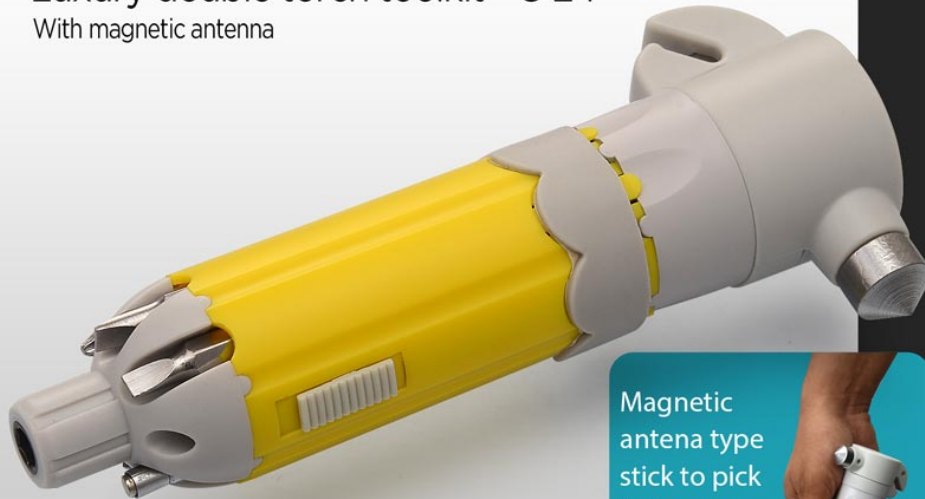

Luxury double torch toolkit - G 24

With magnetic antenna

Glass
Breaking
Hammer

Seat
Belt
Cutter

Just lift the hook
to drag out the tool

Magnetic
antenna type
stick to pick
fallen screws
even in
narrow space

Bright LED torch to
work in dark areas

- 10 feature deluxe toolkit for your car, home and work
- 5 Extra long screwdriver bits made of tempered metal
- Easy lock n release system for screwdriver bits
- Glass breaking hammer and seat belt cutter at the back for car emergencies
- 2 way bright torch: For regular use on one side, and for working in dark on the other side
- Extendable magnetic antenna to pick up metal screws in hard-to-reach places

(+) (+) (+) (-) (-)

5 Majorly Used Screwdrivers