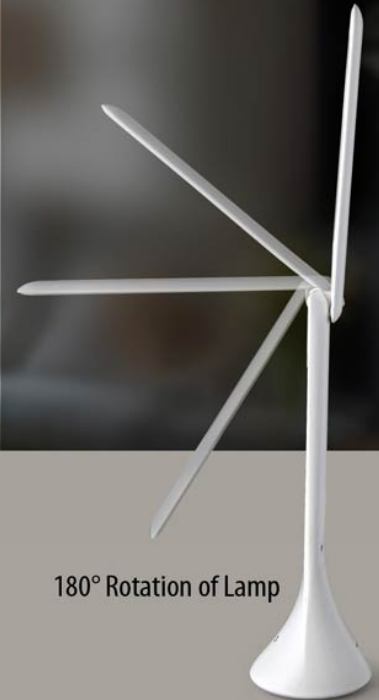

Also works through USB

Unique ultra slim design

Feather touch button

180° Rotation of Lamp