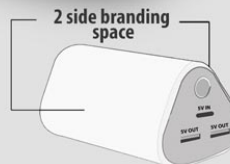

POWER HOUSE Triangle Shape Power bank - C 35

POWER PLUS TM

Capacity - 6,000 mAh

Built - in Torch

Built - in Lamp

Features

- Micro-USB connector included in the box.
- Original Samsung SDI cell used inside.
- Has a Torch and Lamp built-in for emergency purposes.
- Designed for - Mobile phones, Media Players, Tablets, Digital Cameras and other electronic devices.
- Dual USB output power - 5V/1A and 5V/2.1A
- Red Silicon adds to a further safety layer of protection
- Safety oriented: Intelligent protection against overcharging, overload and over-discharging
- Supports original smart phone cable charging for all phones including iPhones, Windows, & Android.

Premium Magic Box Power Bank - C 18

Hassle-free power backup

POWER PLUS™

Capacity 10,000 mAh

In-Built Retractable Wires

iPhone connectors included

- High quality Lithium polymer battery
- Exclusive Aluminium alloy body
- In-built retractable cables
- Magnetic magic box
- iPhone connector pins included
- Universal pins compatible with all smartphones
- High safety design: Discharge, Overcharge, Overload, Short-circuit, and Lighting protection function

Compatible with:

iPad

Laptop

Smart
phone

iPod

Magnetic magic box secures in place automatically

iPhone connector pins placed under the magic box

In-built retractable cables eliminate any need to carry wires