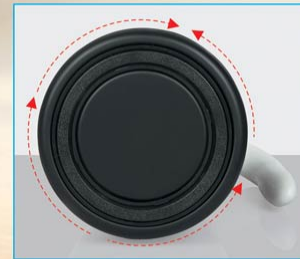

Easy pull up/ push down cap
locks easily and save time

Rotation function on
bottom for more seamless use

Foodsafe 304 stainless
steel used inside/outside

Alexa Smart Kettle

with Digital Temperature Control - H 159