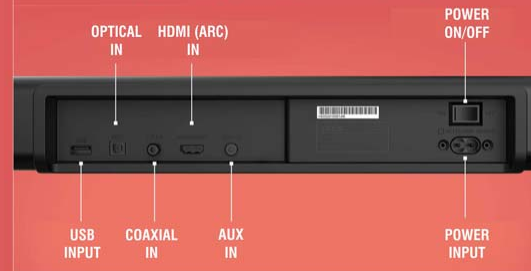

Compact
Size

Bluetooth TV Soundbar - C 140

with Remote | 60W output | 3D sound mode
3 eq presets | Supports HDMI, Optical, Coax,
USB & Aux inputs

art_{is}

2 PASSIVE
RADIATORS

INBUILT
AMPLIFIER

3 EQ
PRESETS

MULTIPLE CONNECTIVITY OPTIONS