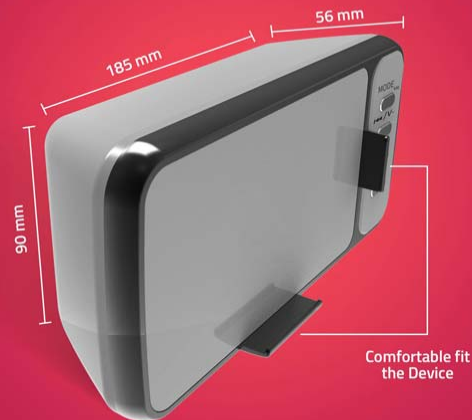

TV Style Bluetooth Speaker - C 149

with Phone Stand | 5W output | Handsfree Calling
TWS option | Supports FM, USB, TF card inputs

artix

Bluetooth 5.0

USB Pen Drive

FM Radio

Micro SD
Card Input

Model No	BT 20
MRP	1249/-

Handsfree
Calling

RMS
Output

COMPACT SIZE

Put Your
Device Here

SPEAKER WITH MOBILE HOLDER

Curvy Bluetooth Speaker - C 148

with phone stand | 10W output | Handsfree calling
TWS option | Supports USB, TF card & Aux inputs