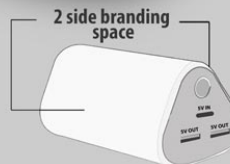

2 USB ports that can be used to charge devices when power banks are not charging

POWER HOUSE Triangle Shape Power bank - C 36

POWER PLUS TM

Capacity - 9,000 mAh

Built - in Torch

Built - in Lamp

Features

- Micro-USB connector included in the box.
- Original Samsung SDI cell used inside.
- Has a Torch and Lamp built-in for emergency purposes.
- Designed for - Mobile phones, Media Players, Tablets, Digital Cameras and other electronic devices.
- Dual USB output power - 5V/1A and 5V/2.1A
- Red Silicon adds to a further safety layer of protection
- Safety oriented: Intelligent protection against overcharging, overload and over-discharging
- Supports original smart phone cable charging for all phones including iPhones, Windows, & Android.

Premium Magic Box Power Bank - C 18

Hassle-free power backup

POWER PLUS™

Capacity 10,000 mAh

In-Built Retractable Wires

iPhone connectors included

- High quality Lithium polymer battery
- Exclusive Aluminium alloy body
- In-built retractable cables
- Magnetic magic box
- iPhone connector pins included
- Universal pins compatible with all smartphones
- High safety design: Discharge, Overcharge, Overload, Short-circuit, and Lighting protection function