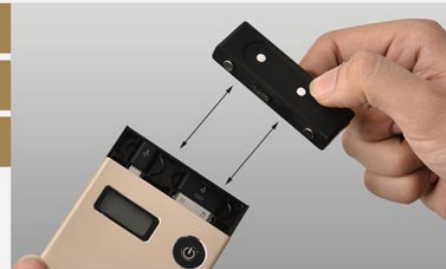

Compatible with:

iPad

Laptop

Smart
phone

iPod

Magnetic magic box secures in place automatically

iPhone connector pins placed under the magic box

In-built retractable cables eliminate any need to carry wires