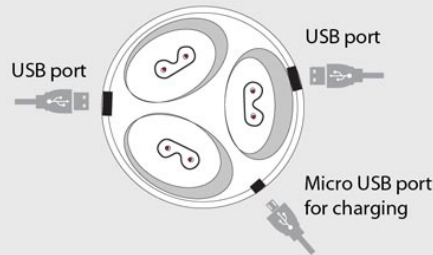

**Auto Spray Room Freshener - E 36
(with spray bottle)**

POWER GLOW Family Power Bank - C 44

with triple USB ports (set of 3) (9,000 mAh total)

- Family power bank allows charging of 3 power banks at once
- Each power bank can be used and charged individually even without the base
- Proprietary connectors: No need to plug the power banks, just place on base to charge
- Micro-USB cable included
- Original Samsung SDI cell used inside
- Beautiful ring glows around the base when plugged in
- Optimum Output power - 5V/1A suitable for all phones
- Safety oriented: Intelligent protection against overcharging, over-discharging, and overload