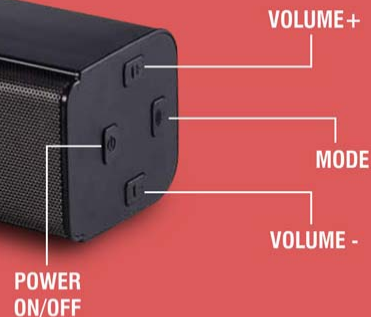

Model No	BT X5
MRP	6999/-