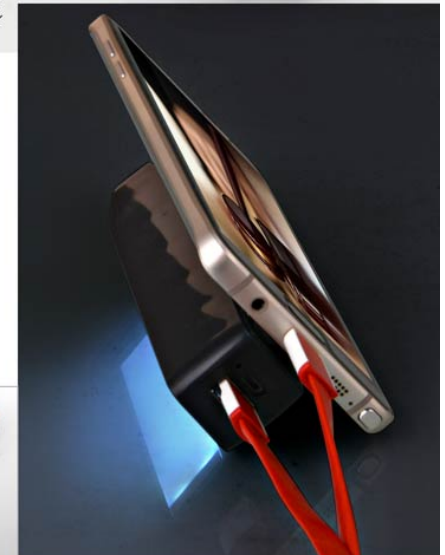

Silicon vacuum for better grip