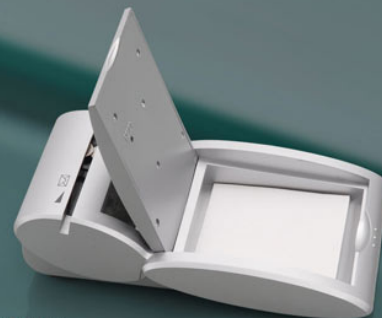

Branding Space

LCD Calculator

Notepad Holder

Motorized Letter Opener

Kit Chat Vacuum Flask - Y15

with (Double wall Stainless Steel)

- Rinse with hot/cold water before filling with hot/cold liquids for increased temperature retention
- Small size makes it easy to carry
- Double wall stainless steel vacuum insulation with food grade 304 stainless steel inside
- Keeps your beverage hot for upto 8 hours and cold upto 10 hours
- Capacity: 500ml (approx)

Double wall stainless steel

Press Lid to open

Easy to carry handle

Power Plus Electra Lunch Box Steel - H07

With Stainless Steel - 3 Container

POWER PLUS®

- 3 containers made of stainless steel
- 304 Grade, food safe steel used
- Easy plug in, no need to heat the food separately
- High power heating function powered by 220V AC power
- Insulated lunch box keeps the food warm, even without electricity