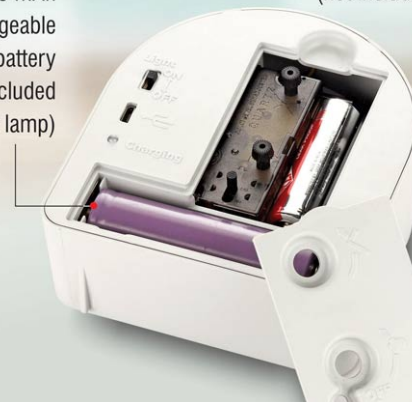

1,200 mAh
Rechargeable
battery
included
(for night lamp)

Clock works on
1xAA battery
(not included)