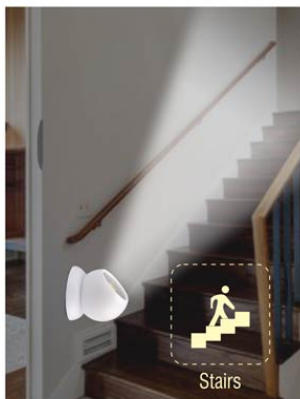

Brightness adjustment

Touch to switch color

Free bending lamp neck

USB charging

Rechargeable battery

Magnetic 720 degree Sensor Light with Motion Sensor (with detachable magnetic stand) - E208s

Detachable light can be rotated
to face any direction

- Round sensor light with auto on/ off function
- Single Button operation, 3 modes: On, Off, Auto
- Built-in Motion and Light sensor to turn on/ off the light automatically
- Can be hung or easily stuck on iron surfaces like, wardrobe, Almira, cabinets etc.
- Long battery life as light turns off automatically after set time, and works only in the dark
- No electricity needed, works on 3xAAA batteries (not included)

Strong
Magnetic

Light
Sensor

Motion
Sensor

Passport Holder (Long design) - E202

with sim card safe case & sim card jackets (XL)

- Complete solution for International travellers!
- Carry your sim cards, passport, credit cards, boarding pass, visa, cash, pen, photographs, etc all together
- Extra long design for storing everything comfortably
- Eliminate the risk of spoiling or losing your sim cards while travelling
- Store up to 6 credit/debit cards easily
- Net pockets to keep track of things inside
- Sim card case Securely holds your valuable SIM & SD cards safe in place even when the drawer is open, preventing spills!
- Power Locked: Power locking function prevents accidental opening of the case, thus keeping the contents secured
- Includes sim card jackets for using with different country SIMs & iPhone ejector pin
- Spacious build with magnetic lock keeps your contents safe
- Sim card tray can be used while closed or open