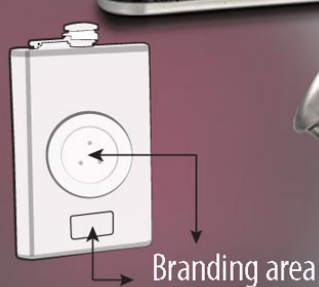

Lamp neck design resemble spinal beads

*Your
Desktop
Companion*

Dual Power Option (Batteries/USB)

Highly Adjustable Neck

Bright Warm White Natural Light

Hip flask with folding glass and funnel (Leather finish) - E 149

Folding glass can be adjusted to
the desired measurement

Comes with a funnel for
filling it up easily

- For the first time ever, hip flask with Built-in glass
- Just slap a little to push the glass out
- Comes in a premium leather finish
- Special space for branding / personalization