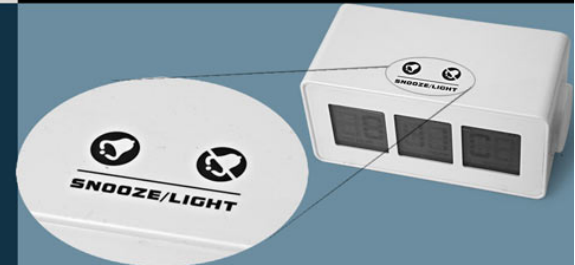

Branding Area

Snooze light touch buttons on the top