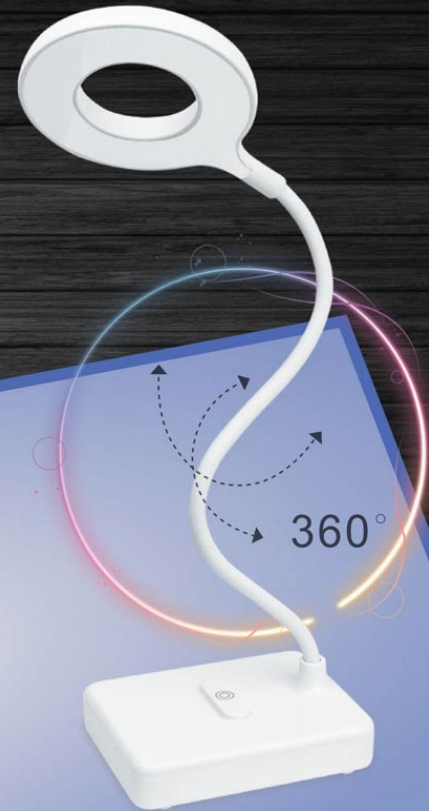

Brightness
adjustment

Free bending
lamp neck

Touch to
switch color

USB charging

Rechargeable battery

BRIGHTO

Rechargeable LED Lamp with Mobile Stand
3 Color Light | Brightness Adjustment -E 246

Bright LED light

Brightness adjustment

Touch to switch color

Free bending lamp neck

USB charging

Rechargeable battery

Magnetic 720 degree Sensor Light with Motion Sensor (with detachable magnetic stand) - E208s

Detachable light can be rotated
to face any direction

- Round sensor light with auto on/ off function
- Single Button operation, 3 modes: On, Off, Auto
- Built-in Motion and Light sensor to turn on/ off the light automatically
- Can be hung or easily stuck on iron surfaces like, wardrobe, Almira, cabinets etc.
- Long battery life as light turns off automatically after set time, and works only in the dark
- No electricity needed, works on 3xAAA batteries (not included)