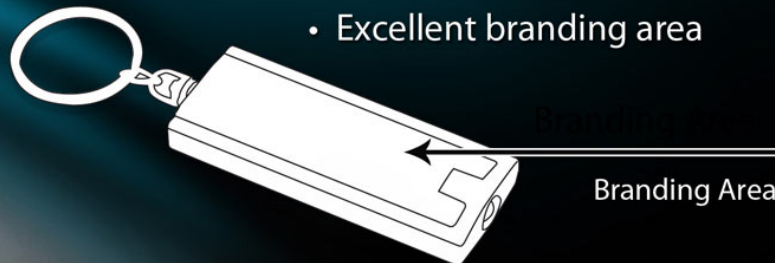

Branding Area