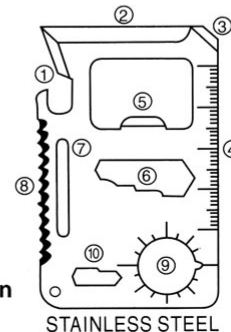

Contains:

- Can Opener
- Knife Edge
- Screwdriver
- Ruler
- Bottle Opener
- 4 Position Wrench
- Butterfly Screw Wrench
- Saw Blade
- Direction ancillary indication
- Key Chain Hole