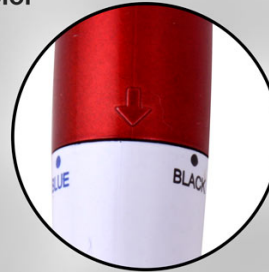

Twist the pen to change refill color