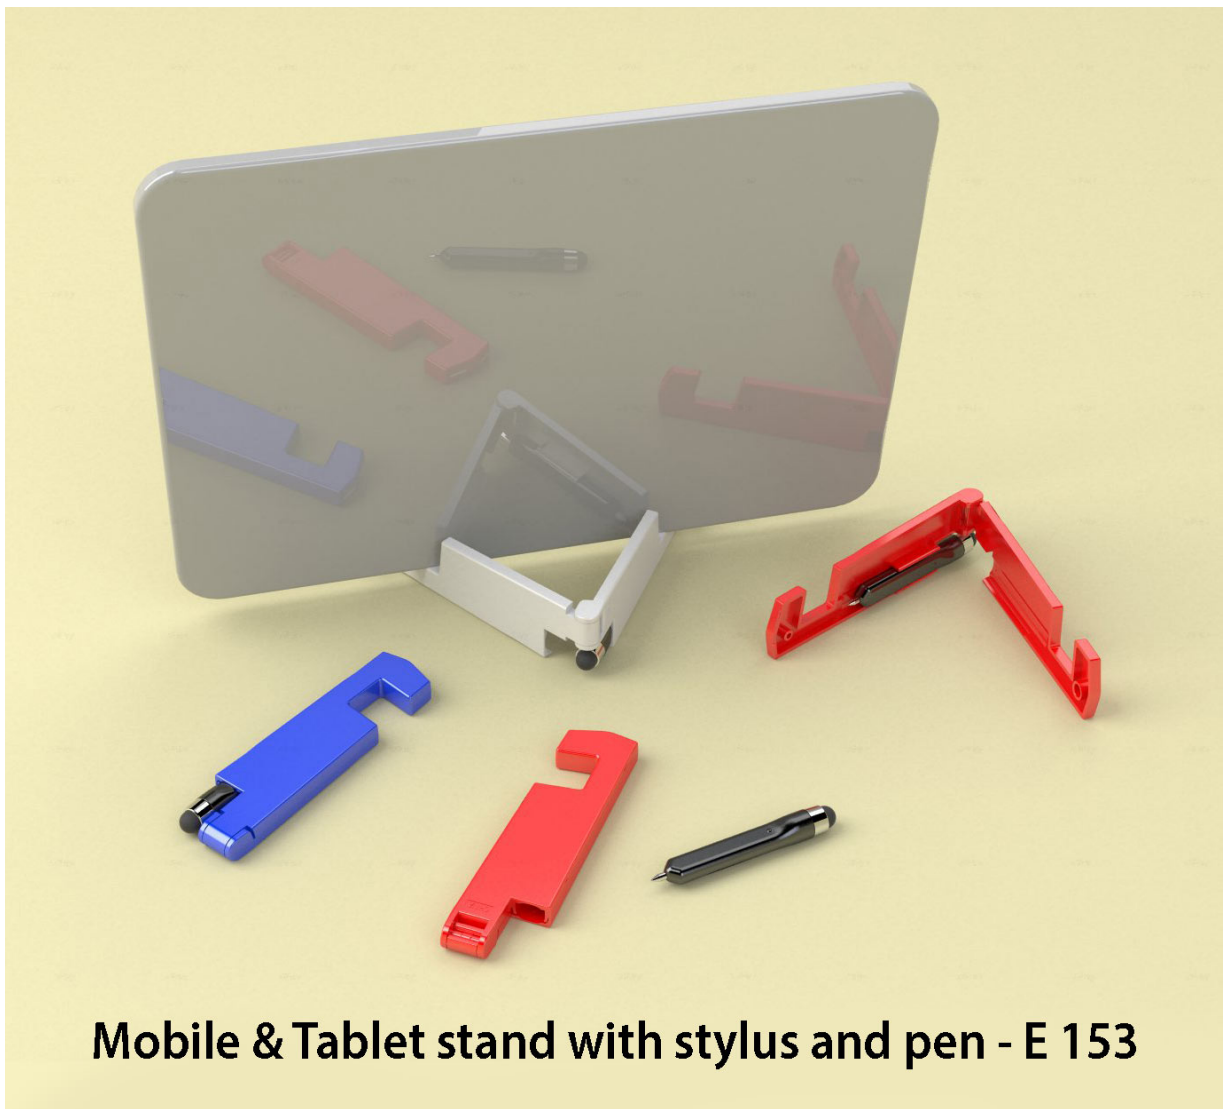

Branding Space

Peel off the paper from tape

Stick on the back of mobile phone

Slide to make it stand

Rotating Mobile Finger Ring - E 191

With mobile stand

- Compact ring works as a finger loop as well as mobile stand
- Finger Loop for better grip while talking, watching videos or gaming
- Can be used as a mobile stand, both horizontally or vertically
- Ring rotates to adjust the angle of your finger / phone
- Suitable for both phones and tablets

- A versatile stand that sticks behind your phone
- Just press the middle to curl it and hold the phone up
- Can hold your phone horizontally or vertically
- Can also be used as a car mobile stand!
- Just curl up the strip and insert into AC vent
- Ideal for using GPS, watching videos, movies, pictures, etc.
- Universal design, fits all phones with straight back

Can be used as car mobile stand

Use horizontally or vertically

Available in 6 colors

Excellent Branding Area

**Bird shape fruit cutter
with bottle opener &
fruit fork - E 158**

Made of
foodgrade
plastic

Very useful for kitchens & bars

**Muscle man bottle
opener - E 157**

Mobile & Tablet stand with stylus and pen - E 153

Survival toolkit (11 function) - E 152

- Convenient credit card sized multi-function Pocket Survival Tool.

- This Credit Card Survival Tool is ideal for camping, hiking, backpacking, hunting, trail riding, or just to keep in your car.