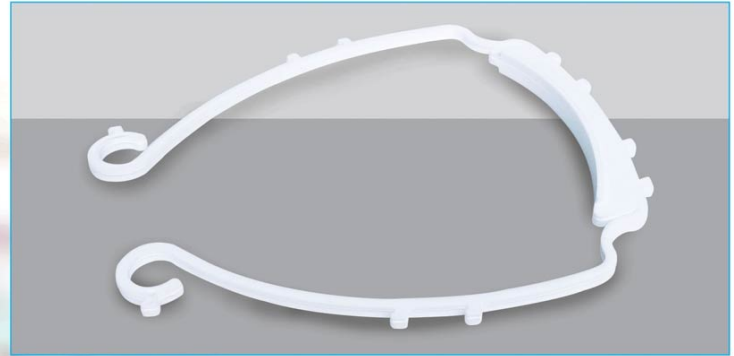

Face shield with Plastic Headband - E 276

| 250 micron PVC sheet

- Sheet Thickness: 250 Microns
- Head band made of durable plastic
- Soft foam for comfortable wearing
- Replaceable PVC front sheet
- Can be folded flat for transportation
- Easy assembly