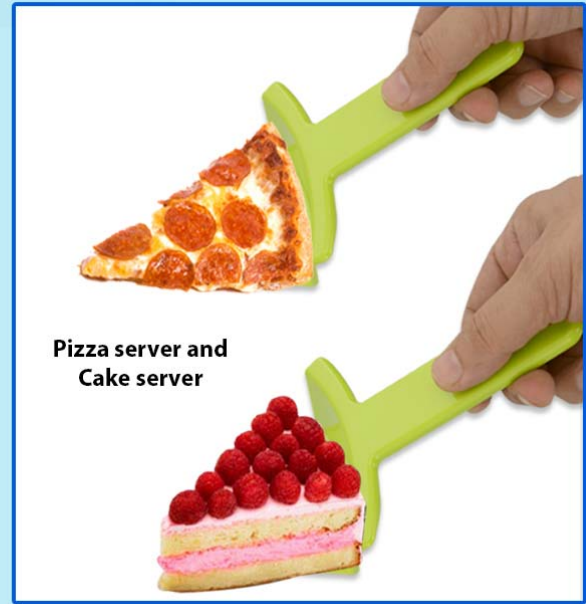

(White Backlight) - J114

Press the button
to glow your logo

- Keychain with logo highlight
- Option of white LED

15.3 cms (only!)

For the first time, a torch that runs only on two batteries.

Needs only 2 AA (pencil size) batteries.

Very small in size; only 15.3 cms x 2.9 cms.

Focus lens to avoid scattering and to focus the light at the centre.

'Gravity' mini LED torch - E68

Pizza Cutter With Server - Z06

Pizza server and
Cake server