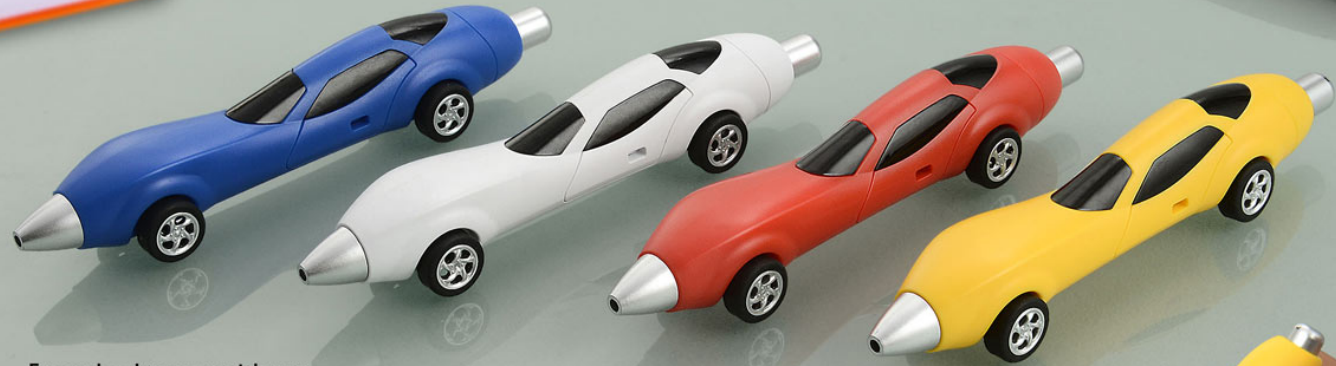

Car Shape Pen - L 84 (free wheel car)

- Free wheel toy car with pen
- Smooth wheel movement
- Great as a fun desktop addition for kids
- Super fine quality pen
- Ample branding space on all sides
- Available in 4 attractive colors