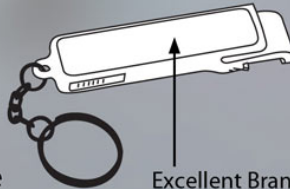

6 in 1 pen

with phone stand, cleaner,
ruler and tools and stylus - L 145

- Powerful 6 in 1 pen
- Stylus on the front to prevent smudge marks
- Twist front grip to reveal pen

Ruler on the body for
small anytime measurements
in inches and cm (upto 7 cm)

Thoughtful mobile stand
and phone screen cleaner
at the back

Open back cover
to reveal 2 way
screwdriver, (+) and (-)

4 In One Keychain, Mobile Stand - J65 (with bottle opener and cane opener)

- 4 in one keychain with bottle opener and mobile stand
- Elegant design with bright colors
- Adjustable mobile stand; can hold the mobile at every desired angle
- Excellent branding area
- Available in 3 colors: Red, Blue and White