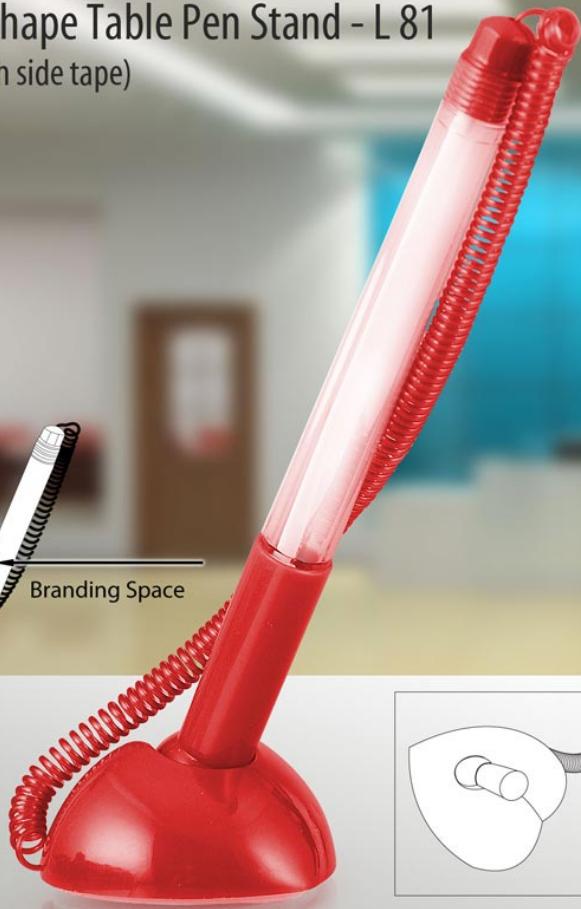

Free wheel car

Square Metal Look pen - L 82

Beautiful design and 6 side
branding space

Extra space for a small logo

Heart Shape Table Pen Stand - L 81

(with both side tape)

Beautiful Heart Shape

- Heart shape pen stand with attached pen
- Adhesive tape at bottom to stick to tables
- Adjustable cap for ease of use
- Comes in red color

Stays usable
for upto
2 years!

Jumbo highlighter - L 76

Pen with highlighter & stylus - L 75

String pen with a touch screen stylus.

Great for offices, conferences,
exhibitions & expos

String pen with stylus - L 64