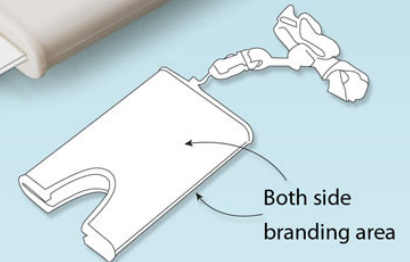

Curvy shape for easy carrying

Prominent branding space

Plungee: 3 in 1 table top - B 43 (with pen, stylus & cleaner)

- Minimalistic designed 3 in 1 Table top
- Touchscreen stylus to avoid dust & smudges
- Microfiber screen cleaner ensures sparkling visibility for your screen
- Pen can be used after detaching from the base
- Comes with protective cap on the bottom
- Dual branding area on pen & base

Screen Cleaner

Touch-Screen Stylus

Detachable Pen

Hanging Visiting Card Holder - B 12

(holds about 20 cards at a time)

No need to reach for the pocket very time
cards need to be exchanged

- An excellent product for events and exhibitions where people exchange visiting cards with each other
- Available in 2 colours: black and white
- Can hold up to 20 cards at a time
- Excellent branding space on both sides

6 in 1 pen

with phone stand, cleaner,
ruler and tools and stylus - L 145

- Powerful 6 in 1 pen
- Stylus on the front to prevent smudge marks
- Twist front grip to reveal pen

Ruler on the body for
small anytime measurements
in inches and cm (upto 7 cm)