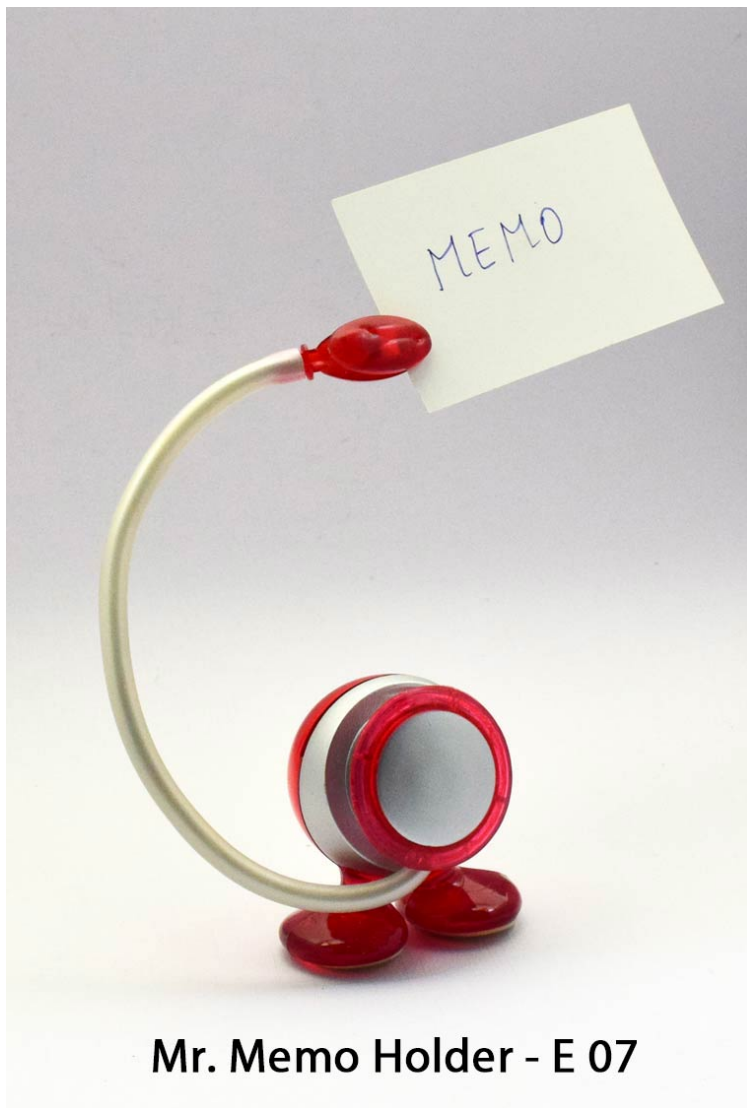

Bright LED light

- Very elegant keychain with torch
- Metal body gives a premium feel
- Very fresh design
- Works on 3 button cell (included)

Colors available - White, Black, Blue and Red

Excellent branding space

Bat shape keychain with Bottle opener - J08

Keychain With Torch -J 63

- Very elegant Keychain with Torch
- Very fresh design
- Works on button cell (included)

Available in 4 attractive Colors :

Excellent branding Space

Keychain with LED torch

Mr. Memo Holder - E 07

Pen Shape Sanitizer In Spray Bottle - M18

Sanitizer capacity:
10ml (approx)

True travel
companion that is
need of the hour

STOP COVID-19

Pen Sanitizer is easy to carry in
your pocket