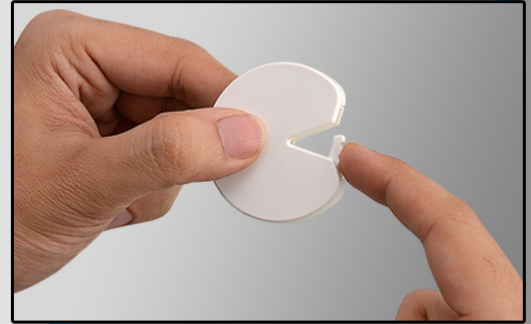

Face shield with Plastic Headband - E 276

| 250 micron PVC sheet

- Sheet Thickness: 250 Microns
- Head band made of durable plastic
- Soft foam for comfortable wearing
- Replaceable PVC front sheet
- Can be folded flat for transportation
- Easy assembly