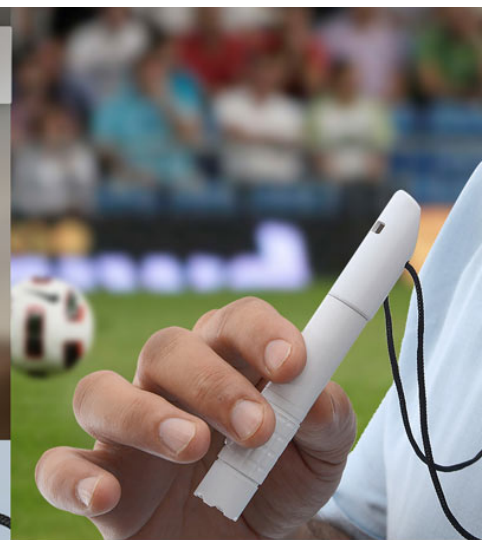

Whistle useful in emergencies & sports