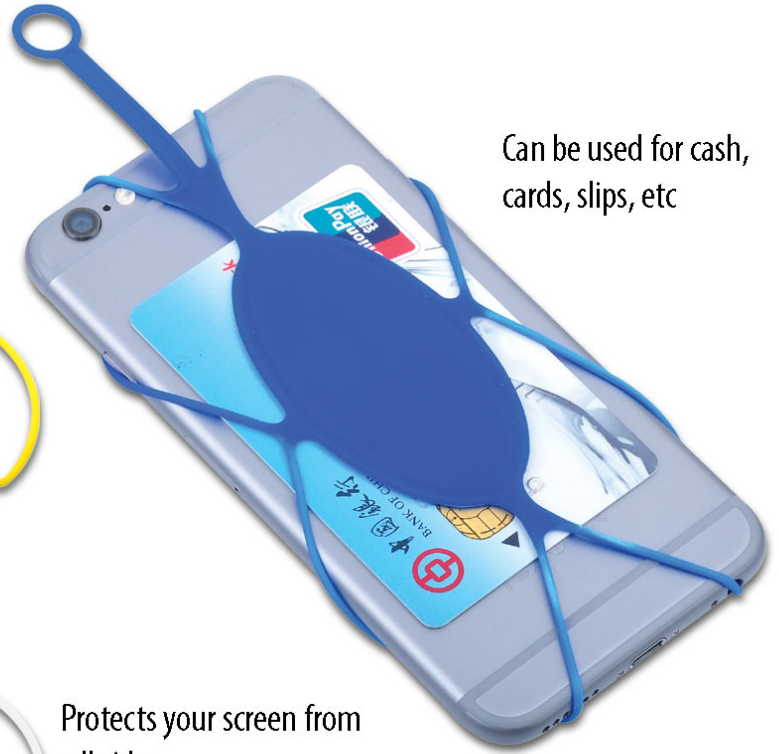

Clippy Cup Holder - E 139

POWER PLUS™

- Easy to clip at the side of table
- Saves the table space for more important things
- Fits table upto 2 inches thick, and cups upto 2.5 inches in diameter
- Prevents accidental knocking over of your cup protecting your laptop, phones and other electronics
- Practical and economical solution to common office problems
- Branding area on top
- Available in 4 colors

Available in 5 colors

Can be used for cash, cards, slips, etc

Protects your screen from all sides

No gum, no sticking; Can be removed anytime

Multi Mobile band (multipurpose removable pocket) - E 133

Silicon mobile Wallet with Curly Stand - E 119

(universal phone design)

- Universal design, fits most phones
- No need to carry separate wallet for short strolls, morning walks, etc
- Works as a mobile stand; just press the middle to curl it
- Can accomodate cards with cash and even visiting cards
- Comes with strong adhesive tape
- Excellent branding area

Stand pops out on press of a finger!

Can be used as an earphone holder

Carry cash and cards easily for emergency use

Silicon mobile wallet - E 118

(universal phone design)

- Universal design, fits most phones
- No need to carry separate wallet for short strolls, morning walks, etc
- Can accommodate cards with cash and even visiting cards
- Comes with strong adhesive tape
- Excellent branding area