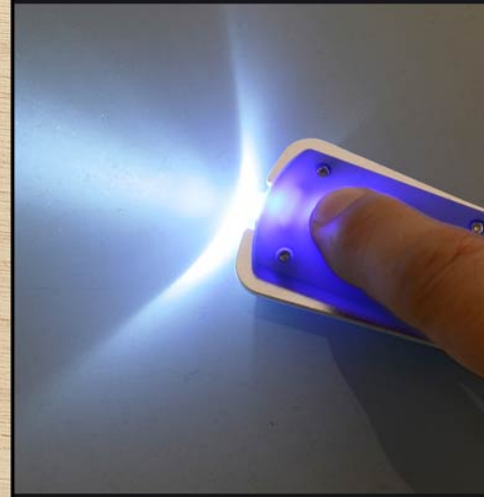

Bright LED Torch