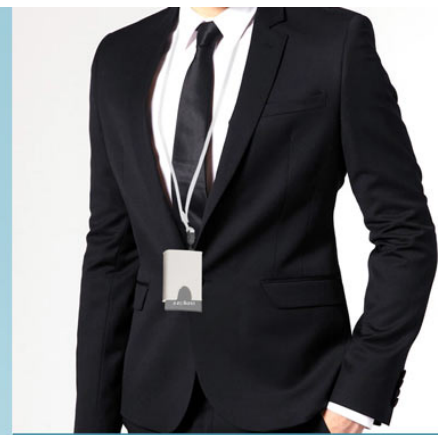

Screen Cleaner

Touch-Screen Stylus

Detachable Pen

Hanging Visiting Card Holder - B 12

(holds about 20 cards at a time)

No need to reach for the pocket very time
cards need to be exchanged

- An excellent product for events and exhibitions where people exchange visiting cards with each other
- Available in 2 colours: black and white
- Can hold up to 20 cards at a time
- Excellent branding space on both sides