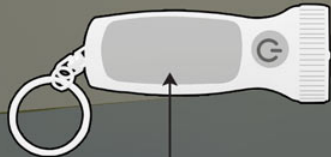

Flashlight style Keychain with torch - J 80

Excellent Branding Space

Colors Available

- Very elegant Keychain with Torch
- Very fresh design
- Works on 3 button cells (included)