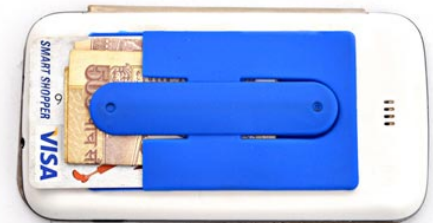

Available in 5 colors

Can be used for cash, cards, slips, etc

Protects your screen from all sides

No gum, no sticking; Can be removed anytime

Multi Mobile band (multipurpose removable pocket) - E 133

Silicon mobile Wallet with Curly Stand - E 119

(universal phone design)

- Universal design, fits most phones
- No need to carry separate wallet for short strolls, morning walks, etc
- Works as a mobile stand; just press the middle to curl it
- Can accomodate cards with cash and even visiting cards
- Comes with strong adhesive tape
- Excellent branding area

Stand pops out on press of a finger!

Can be used as an earphone holder

Carry cash and cards easily for emergency use

Silicon mobile wallet - E 118

(universal phone design)

- Universal design, fits most phones
- No need to carry separate wallet for short strolls, morning walks, etc
- Can accommodate cards with cash and even visiting cards
- Comes with strong adhesive tape
- Excellent branding area