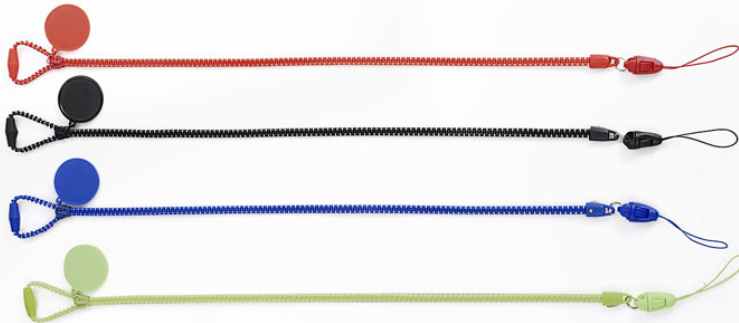

Bright LED torch

Hangs on to anything

Branding Space

Jack Stylus With Mobile Stand - E 113

(Works as landscape and portrait)

- Keeps plugged into the earphone jack and is hardly noticeable
- Just pull back to make it a mobile stand whenever needed
- Touchscreen stylus to avoid smudges on screen
- Very sleek and easy to carry
- Available in 3 bright colours; Red, Blue & Silver

Branding Space

Works horizontally as well as vertically

Zipper lanyard - E 99

FEATURES

- Zipper lanyards are portable and allow lanyards to be kept neatly
- Tangle free design; dont ever mess it up again
- Zip it to store easily when not in use
- User friendly design allows adjusting the neck opening size
- Your brand logo can be printed on the zipper for effective promotion
- Can be used for mobiles and ID cards

Silicon vacuum mobile stand with earphone holder - E 98

Comes in three colors

Compact silicon mobile stand can be used to make the phone stand in portrait & landscape mode

Powerful vacuum action

Extra space to wrap earphones to keep them untagged