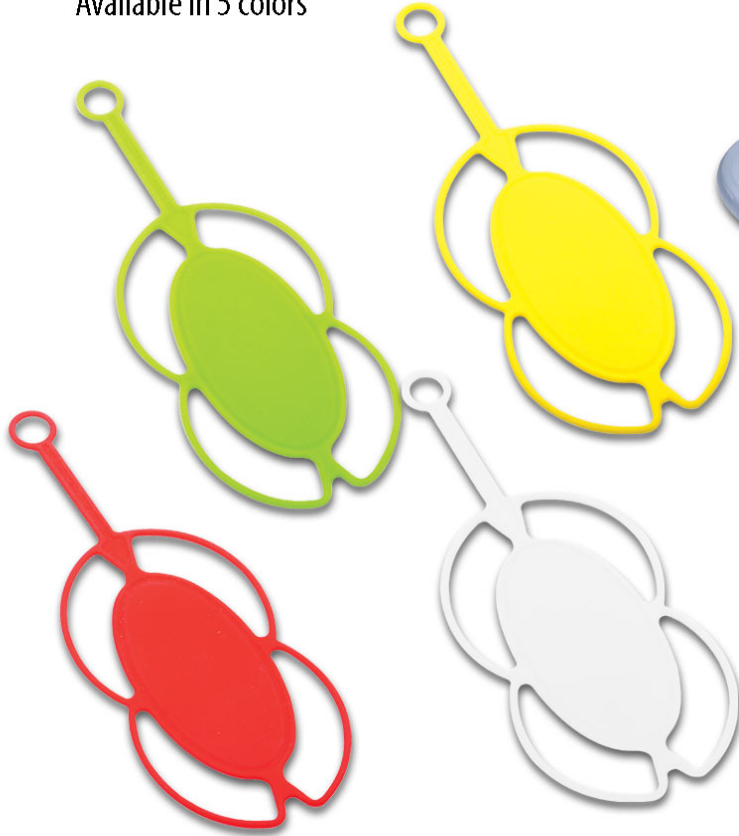

- Made of high quality Metal Alloy materials.

- Comes in a Faux Leather Pouch.

Contains:

- Can Opener
- Knife Edge
- Screwdriver
- Ruler
- Bottle Opener
- 4 Position Wrench
- Butterfly Screw Wrench
- Saw Blade
- Direction ancillary indication
- Key Chain Hole

Clippy Cup Holder - E 139

POWER PLUS™

- Easy to clip at the side of table
- Saves the table space for more important things
- Fits table upto 2 inches thick, and cups upto 2.5 inches in diameter
- Prevents accidental knocking over of your cup protecting your laptop, phones and other electronics
- Practical and economical solution to common office problems
- Branding area on top
- Available in 4 colors

Available in 5 colors

Can be used for cash, cards, slips, etc

Protects your screen from all sides

No gum, no sticking; Can be removed anytime

Multi Mobile band (multipurpose removable pocket) - E 133

Silicon mobile Wallet with Curly Stand - E 119