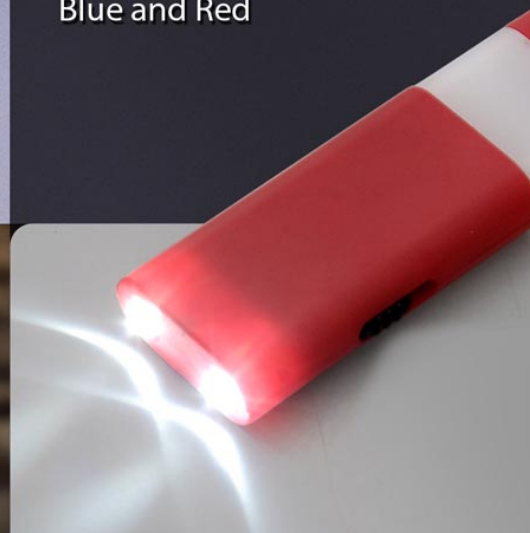

Unique LED Lamp with 2 LED Torch

Excellent branding space on both the sides