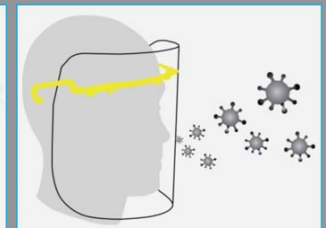

Replaceable PVC front sheet