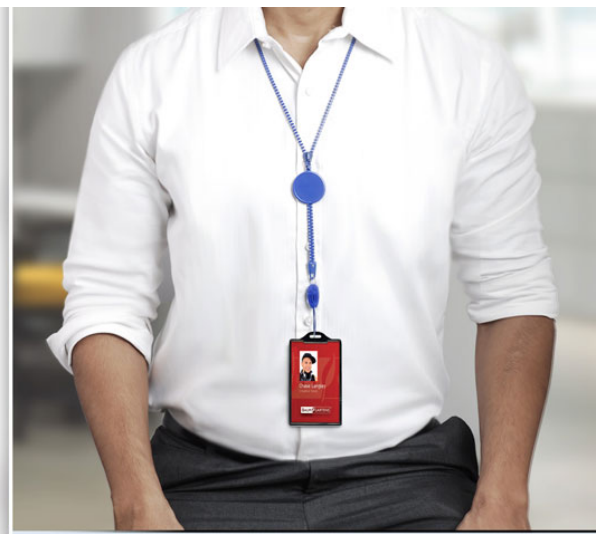

Suitable design for cards and visiting cards

Carry cash and cards easily for emergency use

Carabiner with LED Light - E 114

- Very fun and useful product
- Minimal design, easy to carry anywhere
- Can be hung to anything: clothes or bags
- Push button torch with very good light beam

Bright LED torch

Hangs on to anything

Branding Space

Jack Stylus With Mobile Stand - E 113

(Works as landscape and portrait)

- Keeps plugged into the earphone jack and is hardly noticeable
- Just pull back to make it a mobile stand whenever needed
- Touchscreen stylus to avoid smudges on screen
- Very sleek and easy to carry
- Available in 3 bright colours; Red, Blue & Silver

Branding Space

Works horizontally as well as vertically

Zipper lanyard - E 99

FEATURES

- Zipper lanyards are portable and allow lanyards to be kept neatly
- Tangle free design; dont ever mess it up again
- Zip it to store easily when not in use
- User friendly design allows adjusting the neck opening size
- Your brand logo can be printed on the zipper for effective promotion
- Can be used for mobiles and ID cards