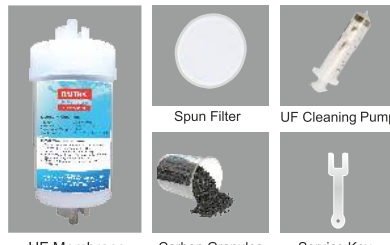

WATER PURIFIER REFILL KIT

- UF Membrane
- Spun Filter
- Special Treated Carbon Granules
- UF Cleaning Pump Tool

Model: BWP 208
Pkg.: 24 Pcs/Ctn.