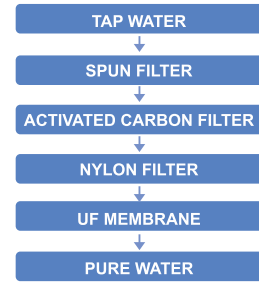

**LPG HOSE PIPE**  
ISI Marked

Weather Proof

HIGH GRIP

Flame Resistant

Anti Rat Bite

Model: BRH 101  
Pkg.: 100 Pcs/Ctn.

5 Years Warranty

**UNIQUE**  
15L Water Purifier