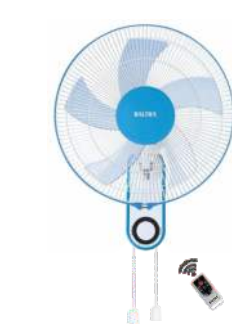

EMINENT PRO

- 18" Farrata Fan
- Copper Winding
- Variable Speed Control
- Adjustable Height
- Plastic Blade & Sturdy Base
- 1350-1450 R.P.M.

Model: BF 180
Pkg.: 2 Pcs/Ctn.