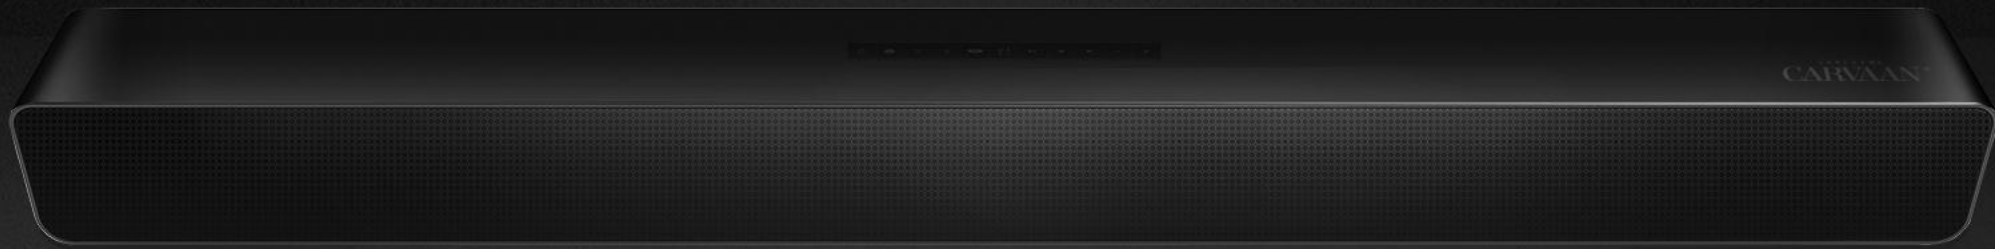

just
^
M O R E T H A N A S O U N D B A R

SAREGAMA
CARVAAN®
— MUSICBAR —

First ever Soundbar with **built-in FM**

4 x 15W speakers
A true cinematic sound experience

Massive 6.5 inches Subwoofer driver with 70W output for **enhanced deep bass**

Impedance: 8 Ohm

The Subwoofer also comes with a unique **'Rat Mesh Protection'**

Easy connectivity at your fingertips

Stream your music
with Bluetooth 5.0

FM

Aux-in

USB 3.0

Coaxial-in

Seamless and true
balanced sound with HDMI

Rich and filling sound

Slim and elegant design that perfectly complements your TV

120W total power output with Carvaan Signature Sound

Enriching TV viewing experience like never before

Crystal clear balanced audio for true cinematic experience

3D Stereo surround sound

Elevate your viewing experience
with **4 unique audio modes**

Movie Mode | Music Mode | News Mode | 3D Mode

Simple, quick and easy to **wall mount or set up on a table***