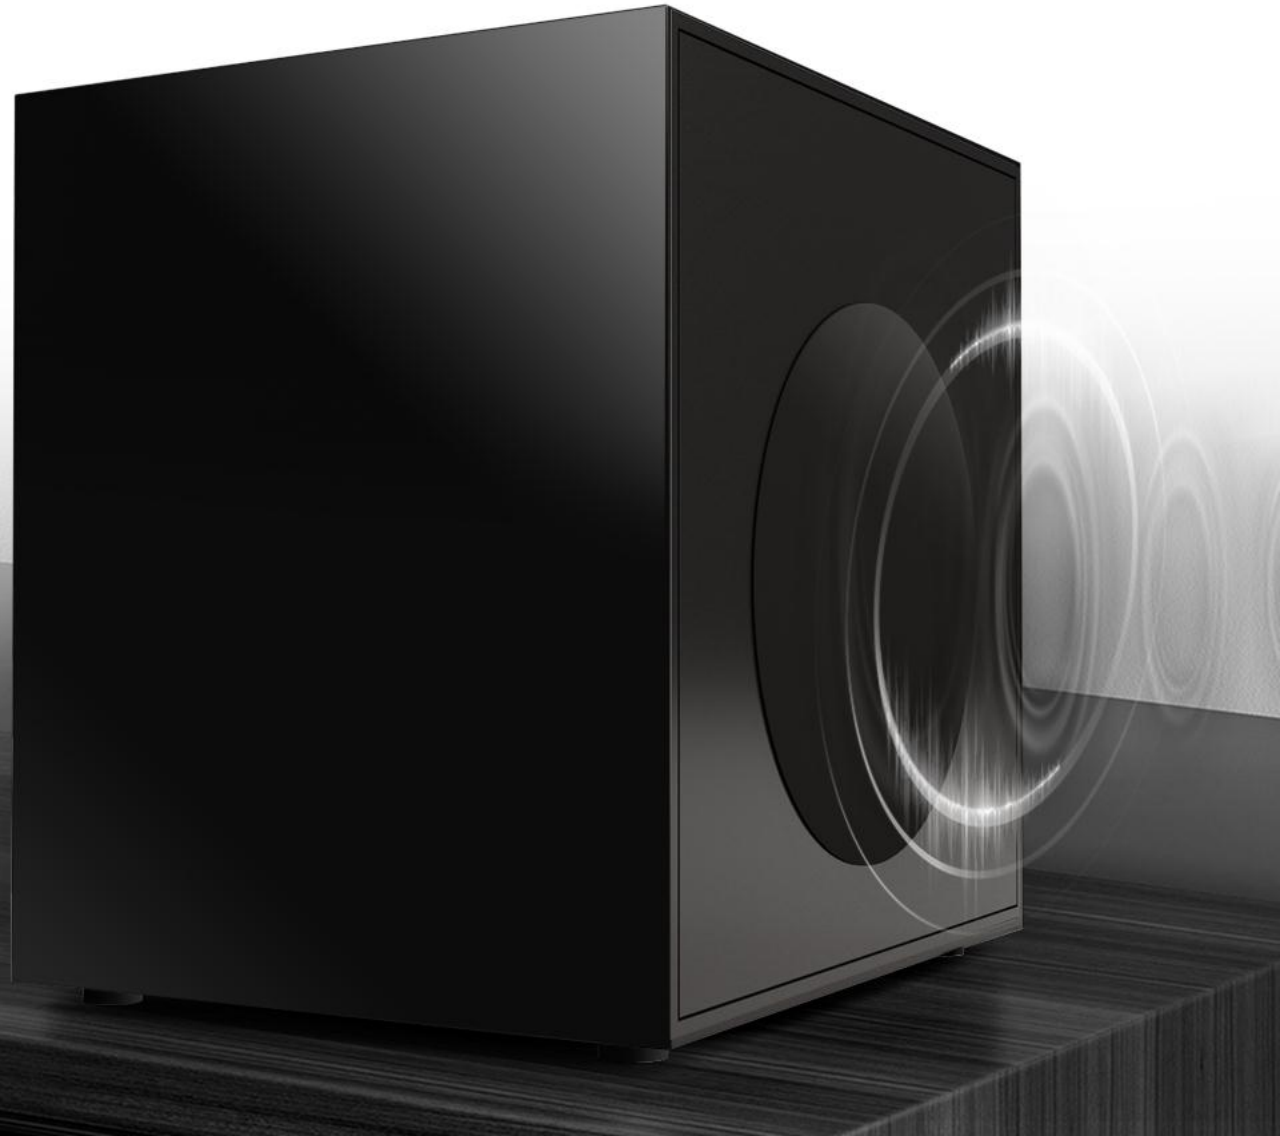

just
^
M O R E T H A N A S O U N D B A R

SAREGAMA
CARVAAN®
— MUSICBAR —

First ever Soundbar with **built-in FM**

4 x 15W speakers
A true cinematic sound experience

Massive 6.5 inches Subwoofer driver with 70W output for **enhanced deep bass**

Impedance: 8 Ohm

The Subwoofer also comes with a unique **'Rat Mesh Protection'**

Easy connectivity at your fingertips

Stream your music
with Bluetooth 5.0

FM

Aux-in

USB 3.0

Coaxial-in

Seamless and true
balanced sound with HDMI

Rich and filling sound

Slim and elegant design that perfectly complements your TV

120W total power output with Carvaan Signature Sound

Enriching TV viewing experience like never before

Crystal clear balanced audio for true cinematic experience

3D Stereo surround sound

Elevate your viewing experience
with **4 unique audio modes**

Movie Mode | Music Mode | News Mode | 3D Mode

Simple, quick and easy to **wall mount or set up on a table***