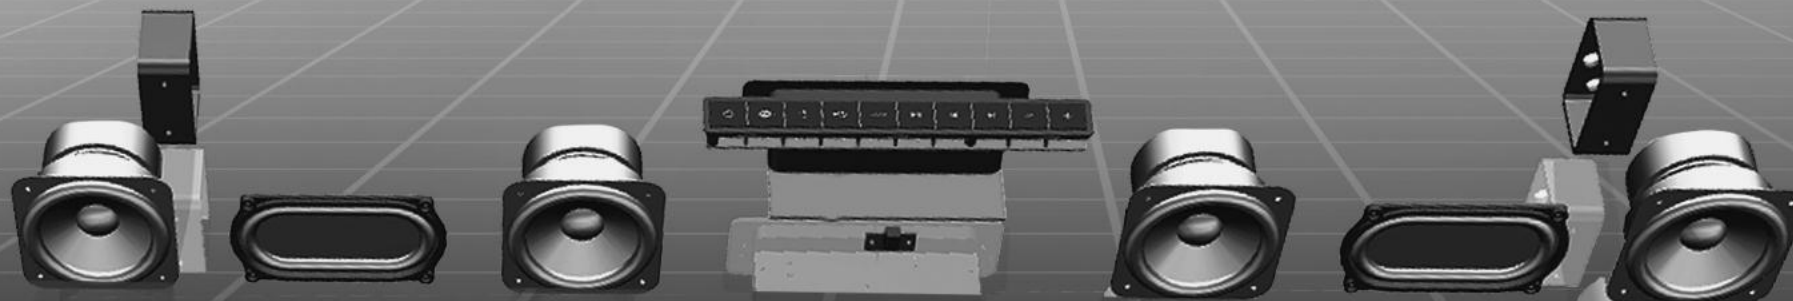

just
^
M O R E T H A N A S O U N D B A R

SAREGAMA
CARVAAN®
— MUSICBAR —

First ever Soundbar with **built-in FM**

4 x 15W speakers
A true cinematic sound experience

Massive 6.5 inches Subwoofer driver with 70W output for **enhanced deep bass**

Impedance: 8 Ohm

The Subwoofer also comes with a unique **'Rat Mesh Protection'**

Easy connectivity at your fingertips

Stream your music
with Bluetooth 5.0

FM

Aux-in

USB 3.0

Coaxial-in

Seamless and true
balanced sound with HDMI

Rich and filling sound

Slim and elegant design that perfectly complements your TV

120W total power output with Carvaan Signature Sound

Enriching TV viewing experience like never before

Crystal clear balanced audio for true cinematic experience

3D Stereo surround sound

Elevate your viewing experience
with **4 unique audio modes**

Movie Mode | Music Mode | News Mode | 3D Mode

Simple, quick and easy to **wall mount or set up on a table***