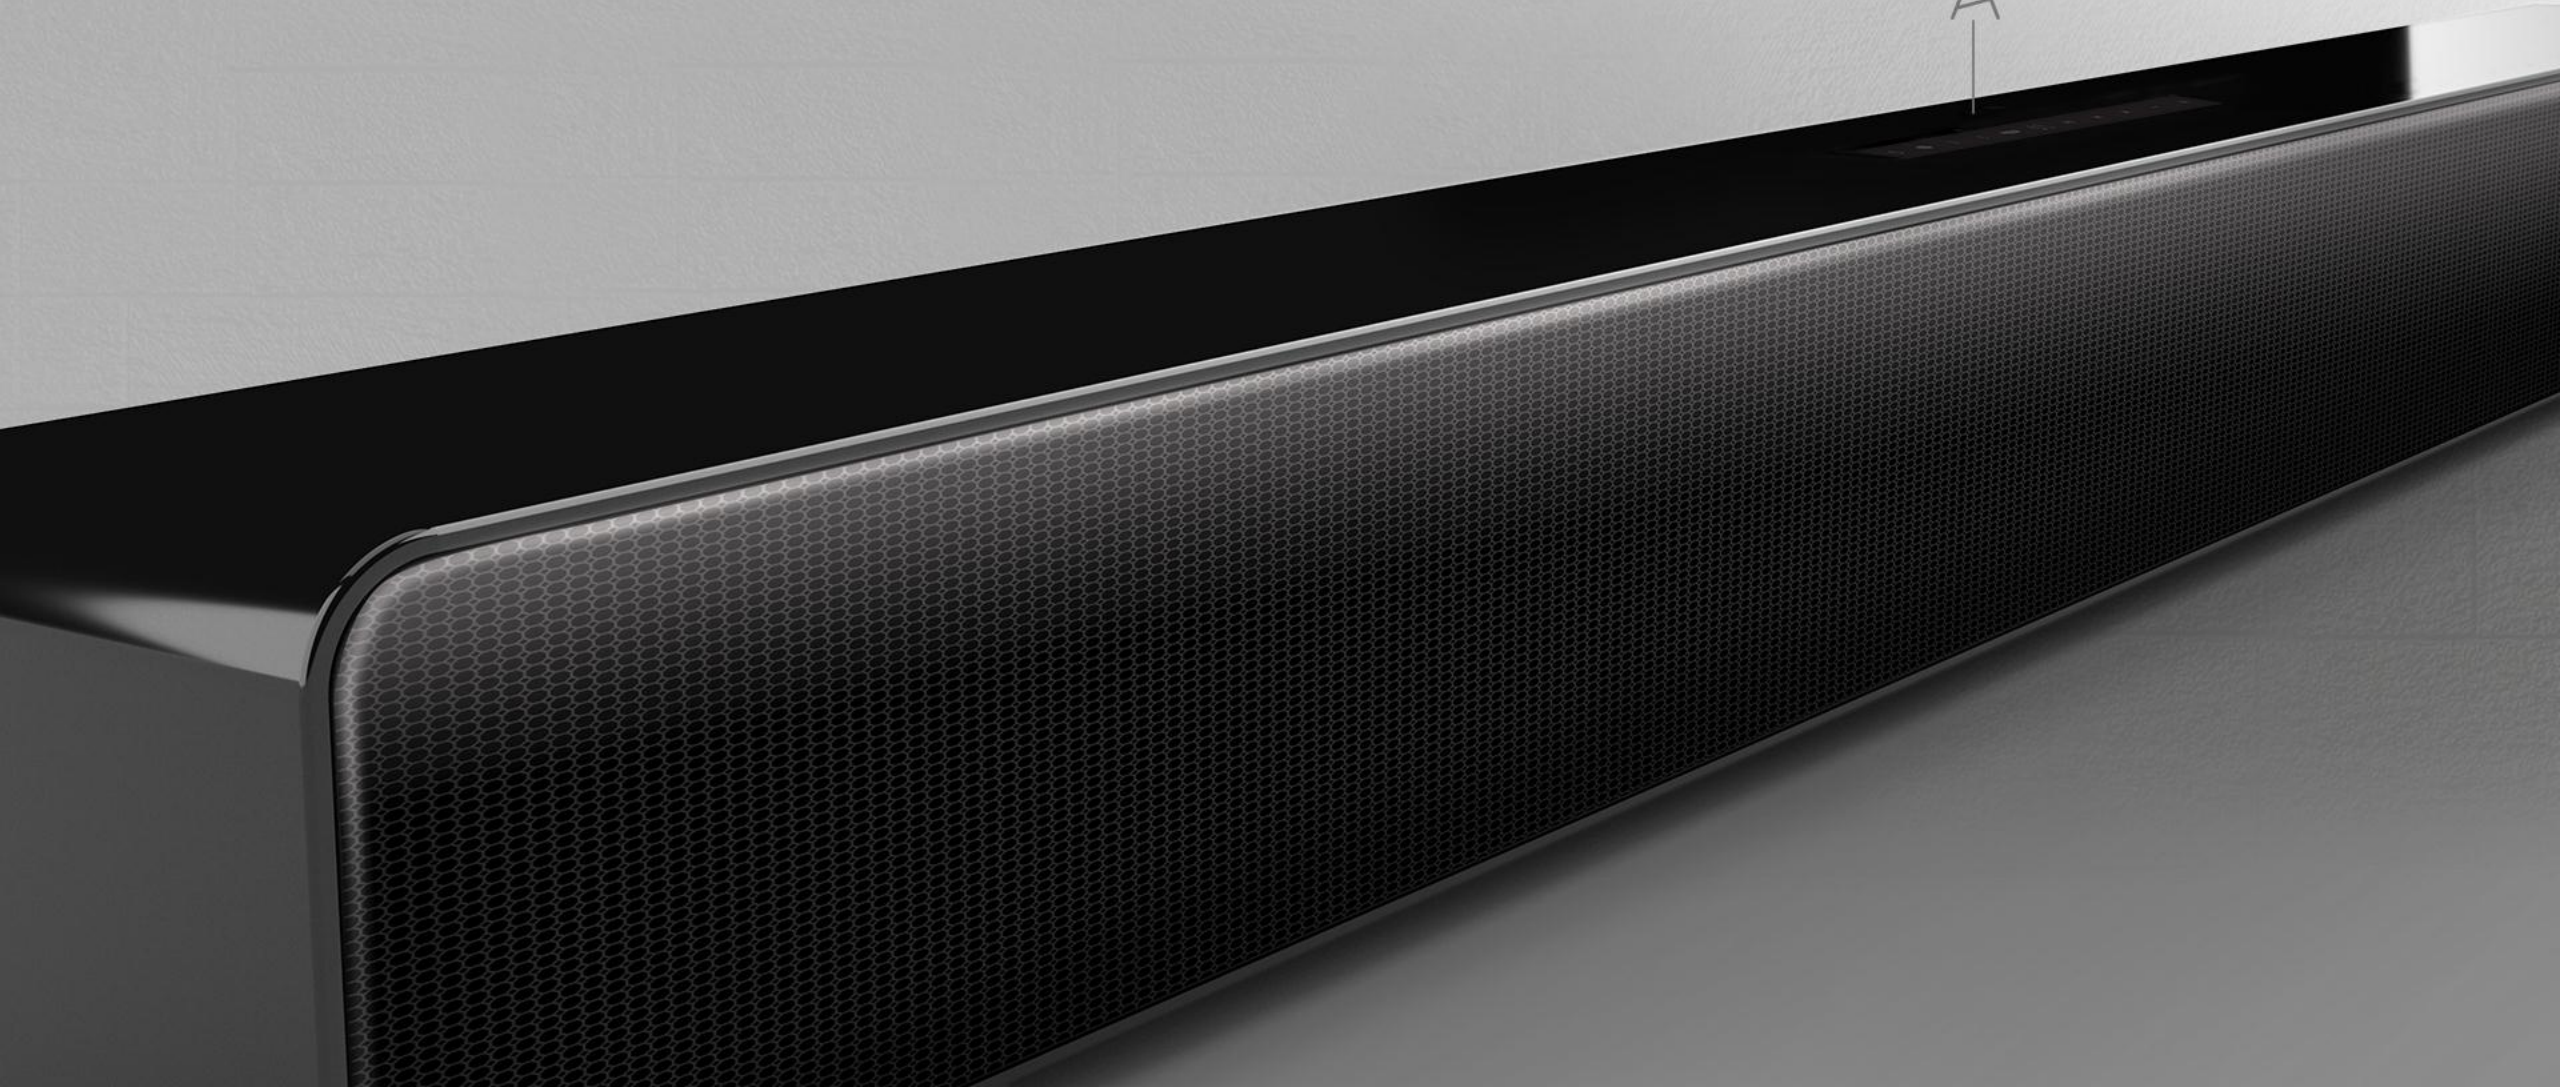

just
^
M O R E T H A N A S O U N D B A R

SAREGAMA
CARVAAN®
— MUSICBAR —

First ever Soundbar with **built-in FM**

4 x 15W speakers
A true cinematic sound experience

Massive 6.5 inches Subwoofer driver with 70W output for **enhanced deep bass**

Impedance: 8 Ohm

The Subwoofer also comes with a unique **'Rat Mesh Protection'**

Easy connectivity at your fingertips

Stream your music
with Bluetooth 5.0

FM

Aux-in

USB 3.0

Coaxial-in

Seamless and true
balanced sound with HDMI

Rich and filling sound

Slim and elegant design that perfectly complements your TV

120W total power output with Carvaan Signature Sound

Enriching TV viewing experience like never before

Crystal clear balanced audio for true cinematic experience

3D Stereo surround sound

Elevate your viewing experience
with **4 unique audio modes**

Movie Mode | Music Mode | News Mode | 3D Mode

Simple, quick and easy to **wall mount or set up on a table***